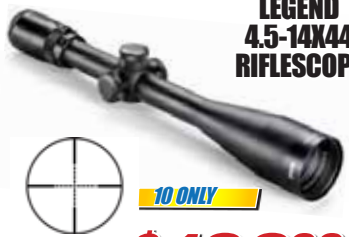

$199.99

- Mill-Dot Reticle
- Side Parallax Adjustment
- Rainguard HD