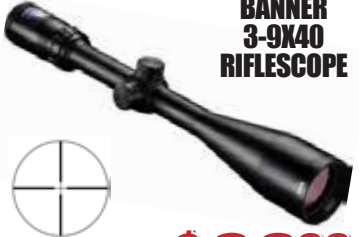

- 11-1000 Yard Range
- Protective Rubber Armor
- HCD mode for angle compensated ranging

\$424.99

- Matte Finish
- Waterproof
- V-Brite Illuminated Reticle

\$99.99

- Multi X Reticle
- Fully Multi Coated Optics
- Waterproof/Fogproof